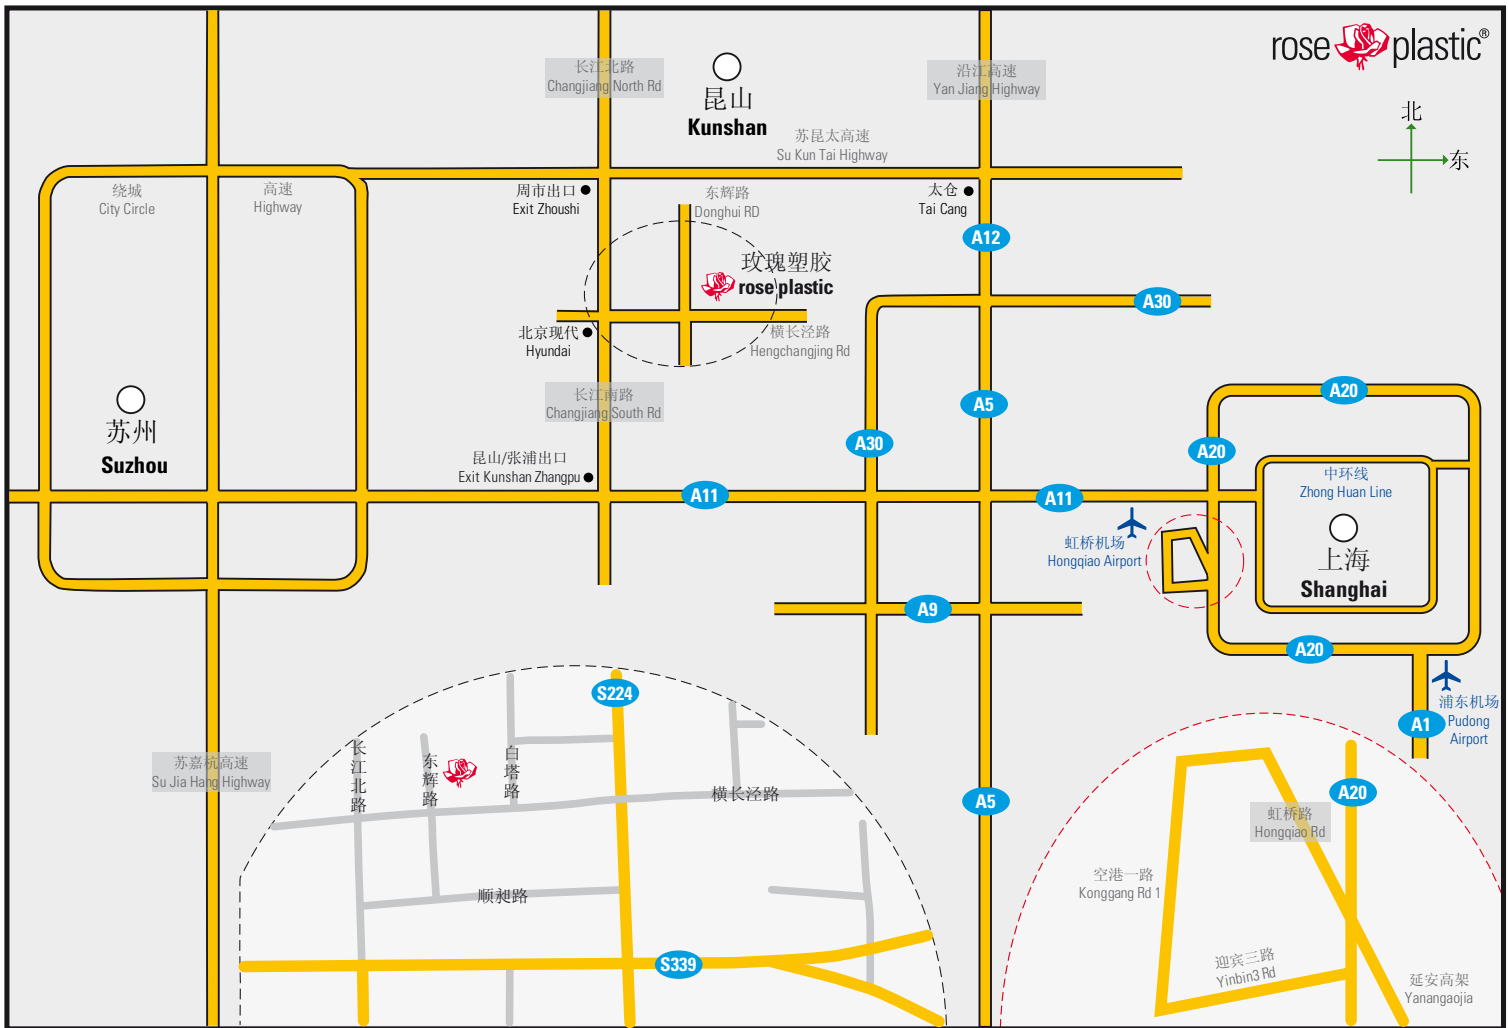

Directions to rose plastic from Hongqiao Airport Shanghai

From Hongqiao airport to A20 direction Hu Ning highway. Go straight along Hu Ning highway direction Nanjing. Get off Hu Ning highway at Exit Kunshan/Zhangpu. Turn right to Changjiang South Rd. and drive north along the road for approx. 10km to Hyundai Auto Dealer shop. Turn right at the crossing to Hengchangjing Rd. (our company sign is right at the corner) and go straight. Turn left at the first crossing to Dong Hui Rd. rose plastic Kunshan is right there on your right side.

From northeast, Taicang to rose plastic

Drive south along Yanjiang Highway till Su Kun Tai Highway (Tai cang). Then drive west along Su Kun Tai Highway direction Suzhou till Exit Zhoushi; turn left to Changjiang North Rd. and drive south along the road for approx. 3 km till a crossing (Hyundai Auto Dealer shop is right ahead of the crossing); Turn left at the crossing to Hengchangjing Rd. (our company sign is right at the corner) and go straight. Turn left at the first crossing to Dong Hui Rd. rose plastic Kunshan is right there on your right side.

We are looking forward to seeing you and wish you a good journey!

附encl.:

A1: 迎宾大道 Yingbin Road · A5: 嘉金高速公路 Jia Jin Highway · A9: 沪青平高速公路 Hu Qing Ping Highway · A11: 沪宁高速公路 Hu Ning Highway
A12: 沪嘉高速公路 Hu Jia Highway · A20: 外环线 The Outer Ring · A30: 郊环线 The Suburban-ring Road